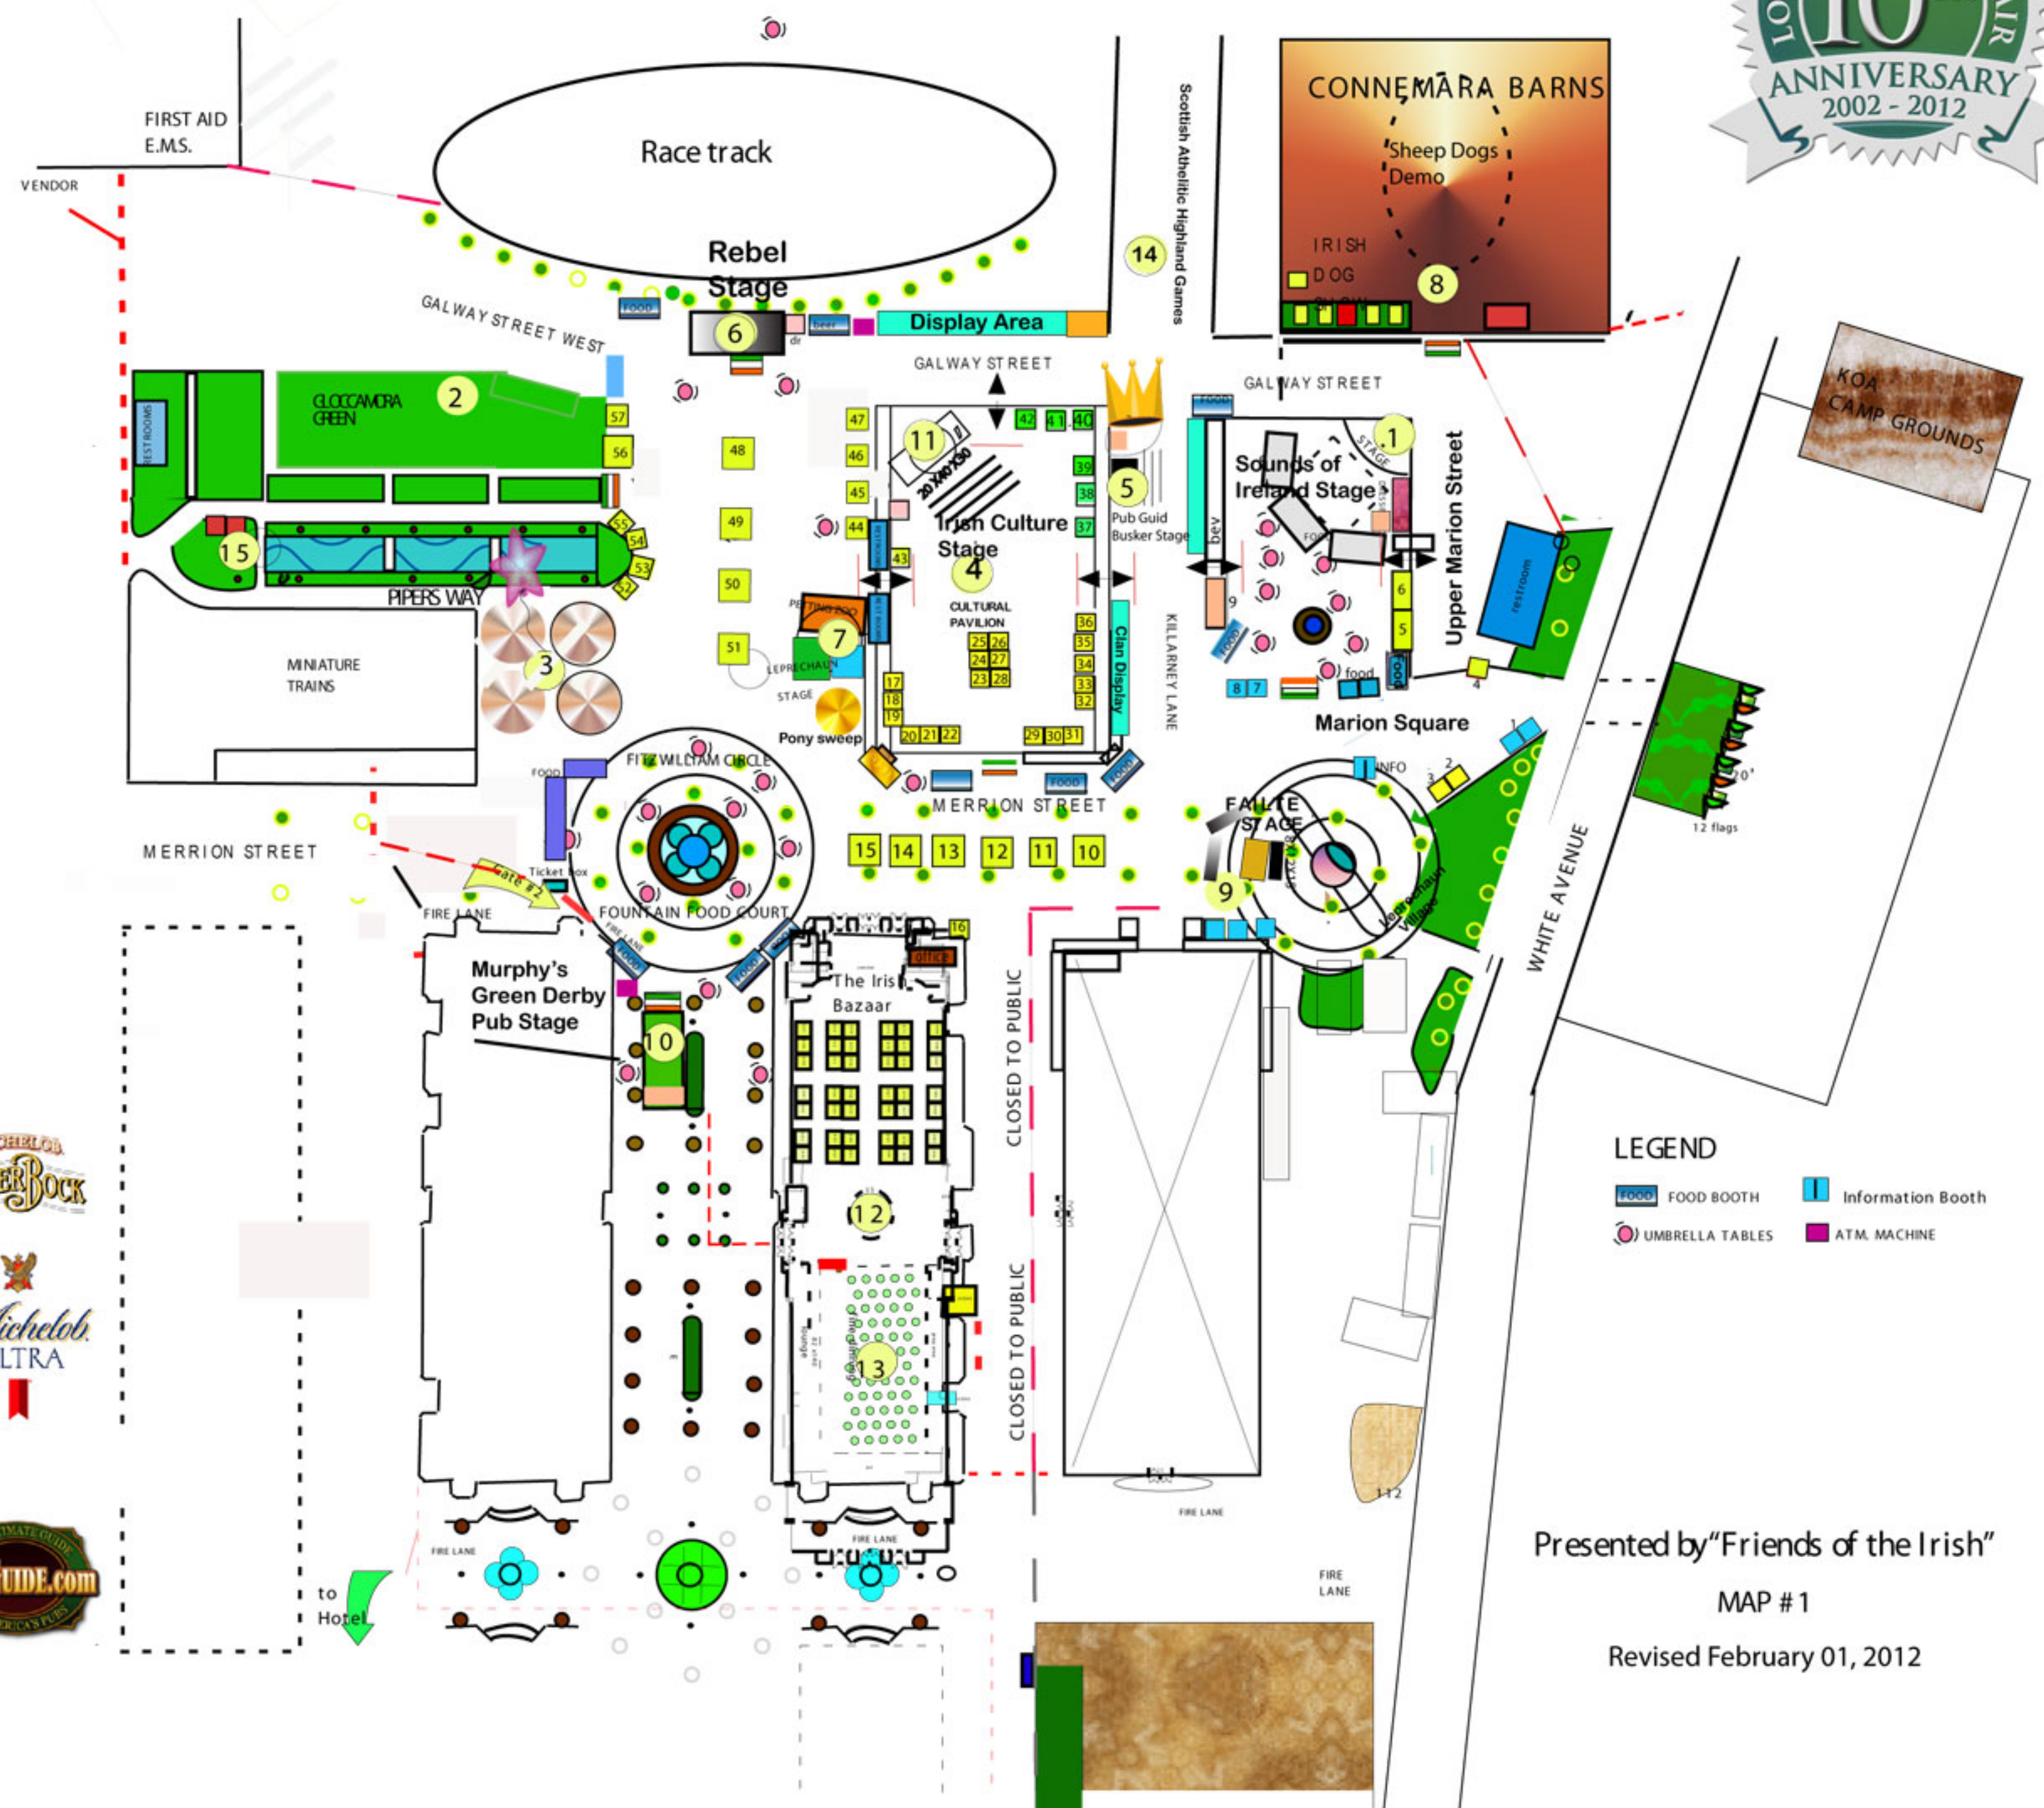

# 2012 Los Angeles Irish Fair - Fairgrounds Map

March 10th & 11th 2012

- ENTERTAINING AREAS**
- 1 Sounds of Ireland Stage
  - 2 Ancient Irish Village
  - 3 Shamrock Rides
  - 4 Cultural Pavilion
  - 5 Pub Guide Busker Stage
  - 6 Rebel Stage
  - 7 Leprechaun Stage
  - 8 Sheep Dog Demo, & Display
  - 9 Failte Stage
  - 10 Green Derby Pub Stage
  - 11 Irish Cultural Stage
  - 12 The Irish Bazaar stage
  - 13 Fine Dining
  - 14 ATHLETIC GAMES
  - 15 Pipers Circle
  - 16

IRISH NEWS and ENTERTAINMENT

Presented by "Friends of the Irish"  
MAP #1  
Revised February 01, 2012