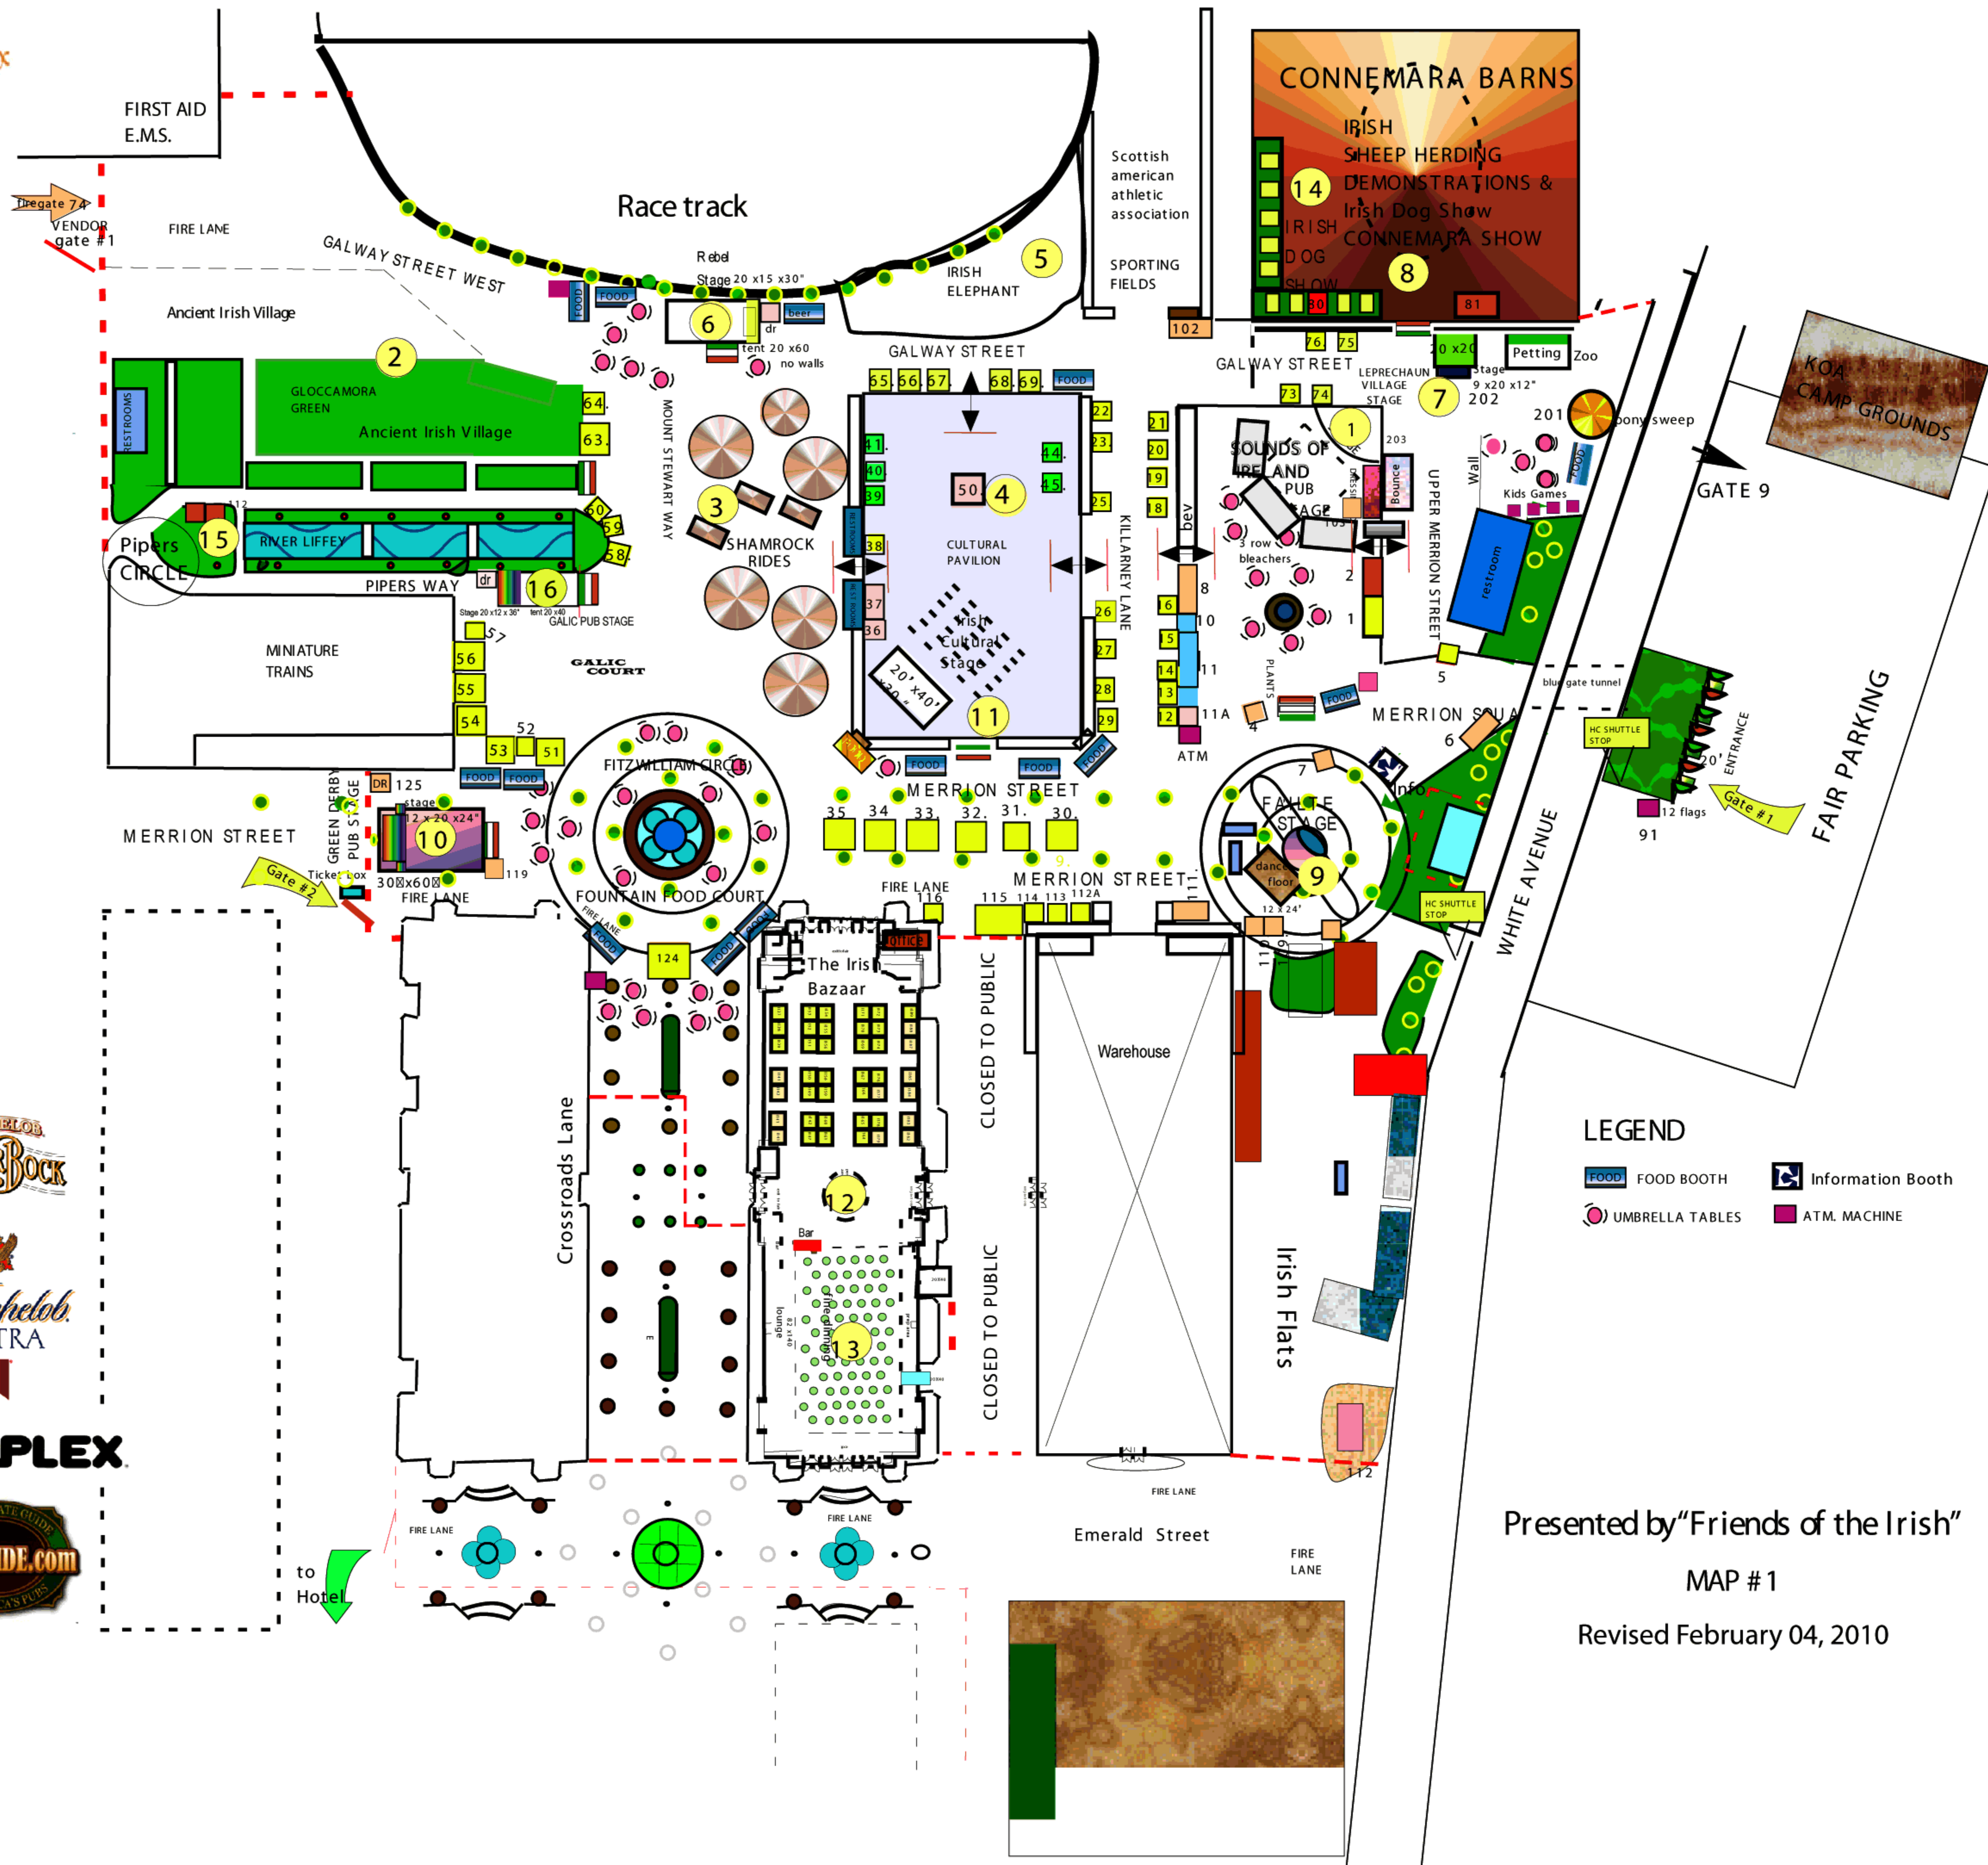

2010 Los Angeles Irish Fair - Fairgrounds Map

March 6th & 7th 2010

ENTERTAINMENT AREAS

- 1 Sounds of Ireland Stage
- 2 Ancient Irish Village
- 3 Shamrock Rides
- 4 Aer Lingus Pavilion
- 5 Irish Elephant
- 6 Rebel Stage
- 7 Leprechaun Stage
- 8 Dog, sheep & Horse Shows
- 9 Failte Stage
- 10 Murphy's Green Derby Stage
- 11 Irish Cultural Stage
- 12 The Irish Bazaar stage
- 13 Fine Dining
- 14 Meet The Breeds
- 15 Pipers Circle
- 16 Celtic Pub Stage
- 17

LEGEND

- FOOD BOOTH
- Information Booth
- UMBRELLA TABLES
- ATM. MACHINE

Presented by "Friends of the Irish"
 MAP # 1
 Revised February 04, 2010